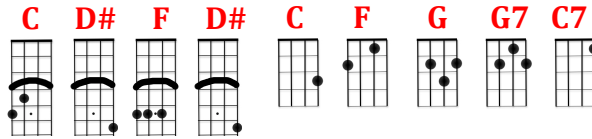

Wake up little Susie

(Riff)

C D# F D# C D# F D#

-----[Verse]-----

C D# F D# C

Wake up little Susie, wake up

C D# F D# C

Wake up little Susie, wake up

F C F F C F
We both been sound asleep, wake up little Susie and weep

F C F C F C F
The movie's over, it's four o'clock and we're in trouble deep

G F G
Wake up little Susie, wake up little Susie

-----[Chorus]-----

-----[Middle 8]-----

C C7
Well I told your momma that you'd be in by ten

F
Well now Susie baby looks like we goofed again
G F G (N.C.) C D# F D# 1;..cv ,
"y" 'y8C D# F D#

Wake up little Susie, wake up little Susie we gotta go home

C G7 C
Wake up little Susie, wake up little Susie

G7 C C D# F C D# F C D# F C D# F
Wake up little Susie (fade)